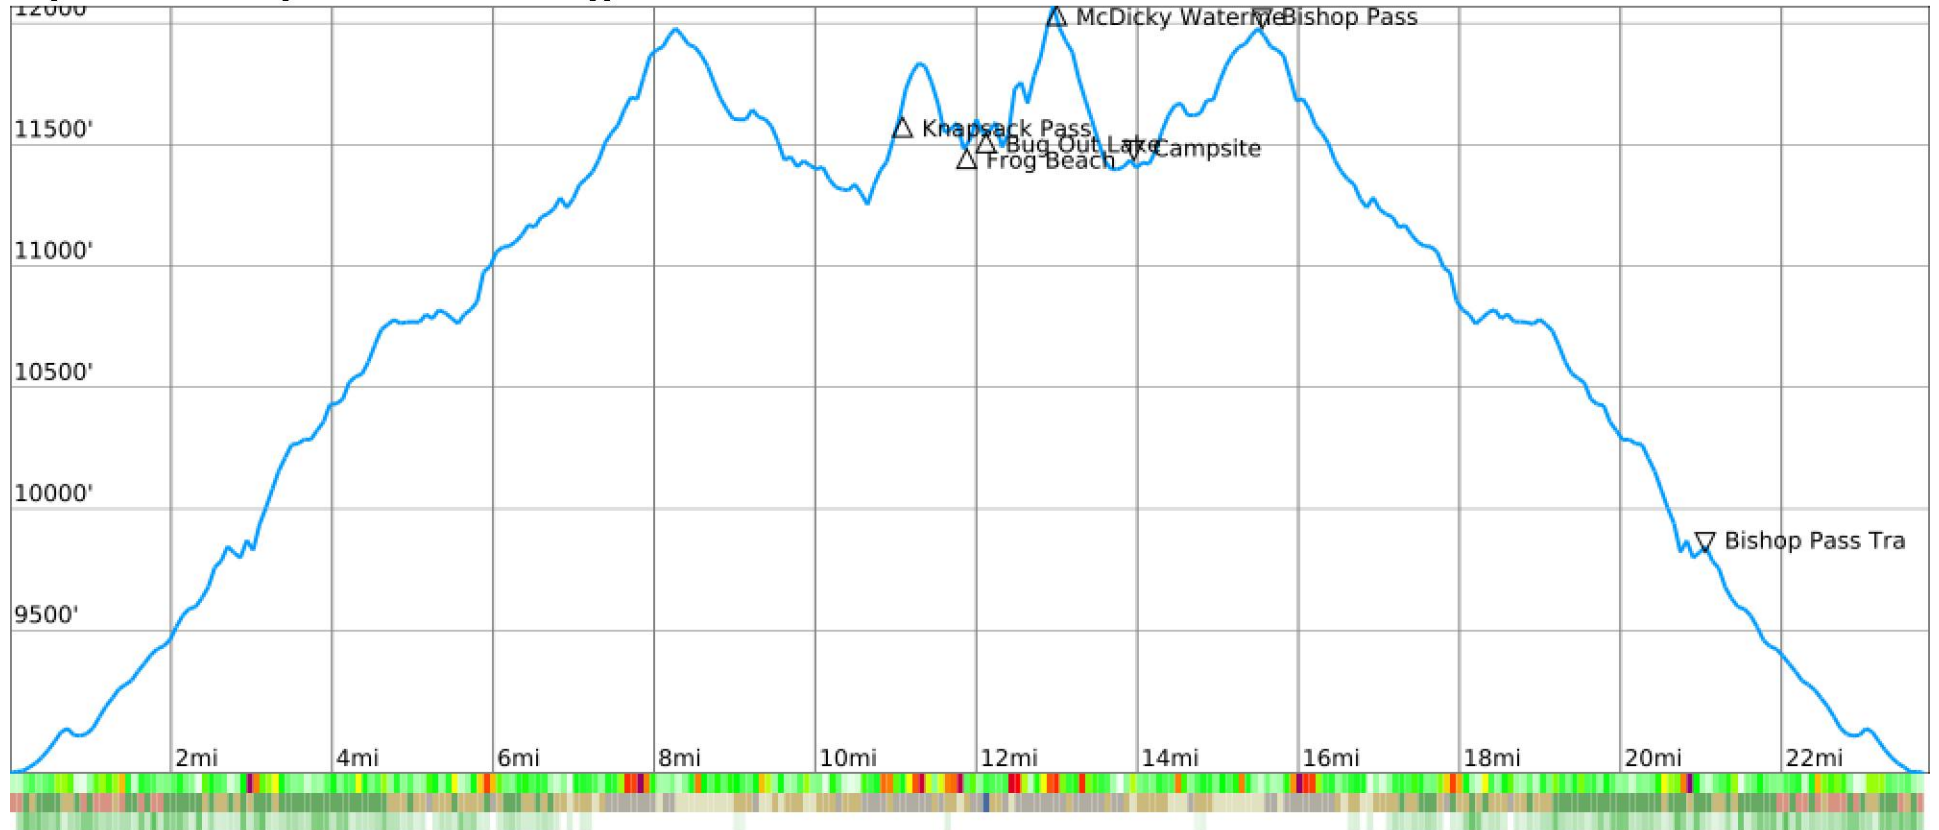

# Dusy 3 Day Trek

range 8907' to 12070' gain 5856' loss 5853' exaggeration 15.9x

Slope Angle (top), Land Cover (middle), Tree Cover (bottom)