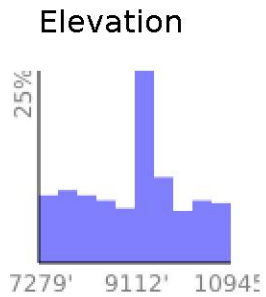

# Day 1

range 7277' to 10942' gain 4843' loss 4865' exaggeration 10.3x

Slope Angle (top), Land Cover (middle), Tree Cover (bottom)

Min 7279'  
Avg 9115'  
Max 10945'  
Delta 3666'

Min 1°  
Avg 19°  
Max 46°

### Land Cover

- Forest 46%
- Shrub 41%
- Barren 8%
- Grassland 4%