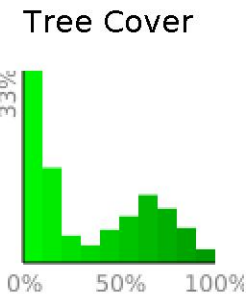

# Day 1

range 7277' to 10942' gain 4843' loss 4865' exaggeration 10.3x

Slope Angle (top), Land Cover (middle), Tree Cover (bottom)

Min 7279'  
Avg 9115'  
Max 10945'  
Delta 3666'

Min 1°  
Avg 19°  
Max 46°

### Land Cover

- Forest 46%
- Shrub 41%
- Barren 8%
- Grassland 4%