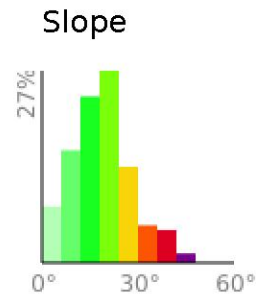

# Day 1

range 7277' to 10942' gain 4843' loss 4865' exaggeration 10.3x

Slope Angle (top), Land Cover (middle), Tree Cover (bottom)

Min 7279'  
Avg 9115'  
Max 10945'  
Delta 3666'

Min 1°  
Avg 19°  
Max 46°

### Land Cover

- Forest 46%
- Shrub 41%
- Barren 8%
- Grassland 4%