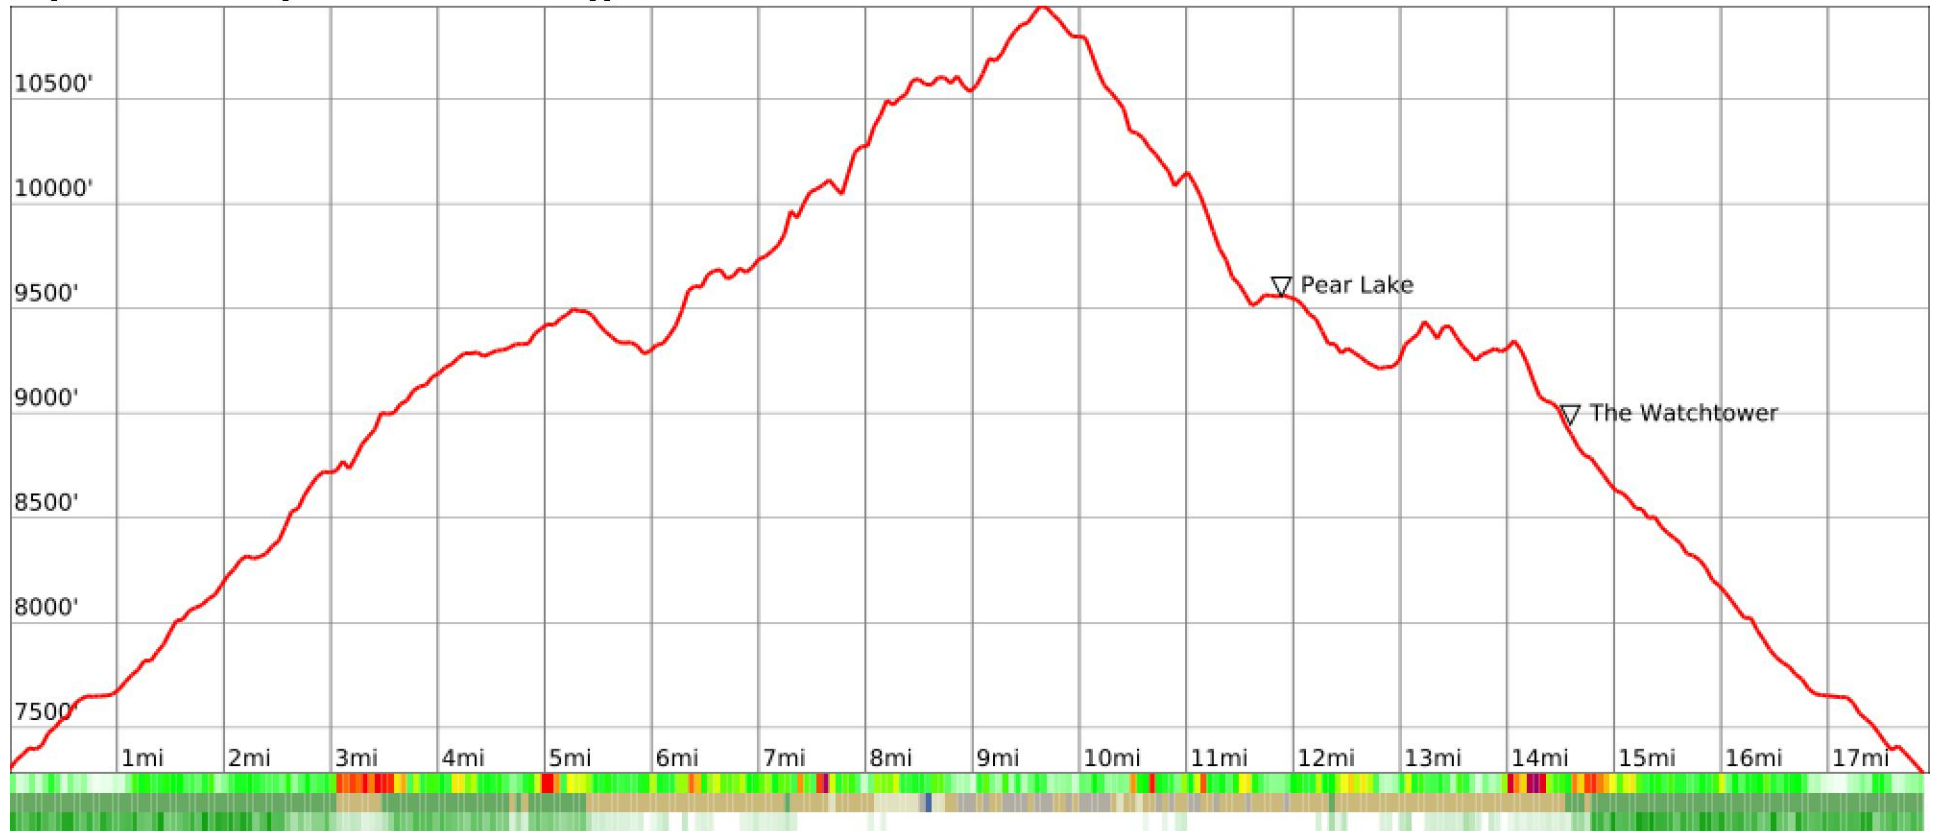

# Day 1

range 7277' to 10942' gain 4843' loss 4865' exaggeration 10.3x

Slope Angle (top), Land Cover (middle), Tree Cover (bottom)

Min 7279'  
Avg 9115'  
Max 10945'  
Delta 3666'

Min 1°  
Avg 19°  
Max 46°

### Land Cover

- Forest 46%
- Shrub 41%
- Barren 8%
- Grassland 4%